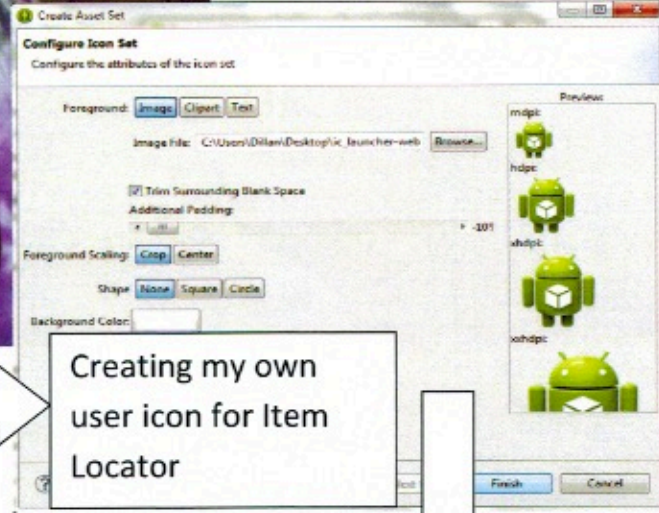

Working on adding user interface to item locator

Creating my own user icon for Item Locator

User Interface Coding

Finished Item Locator Icon

Putting final touches to Item Locator App

GPS Tracking on Item Locator