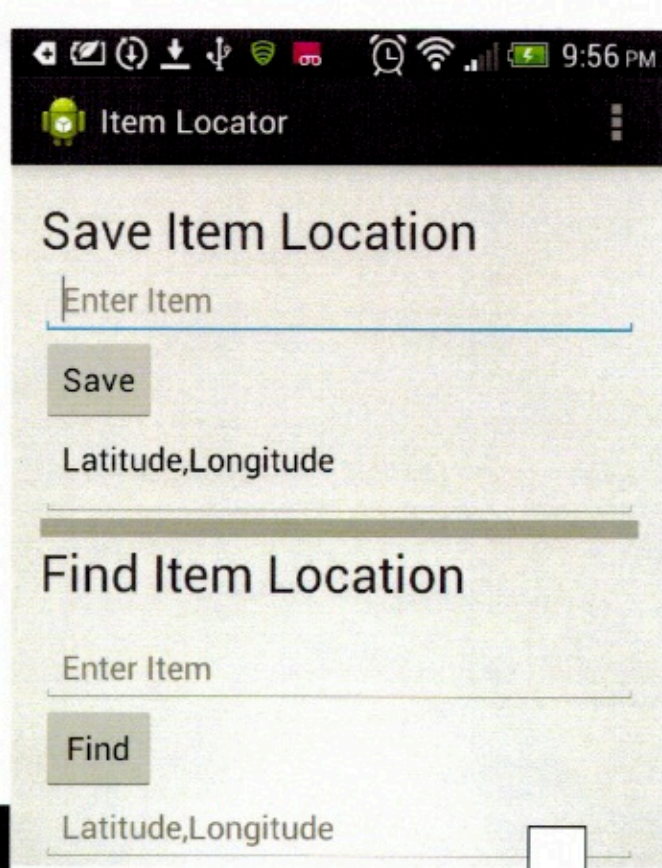

Working on adding user interface to item locator

Creating my own user icon for Item Locator

User Interface Coding

Finished Item Locator Icon

Putting final touches to Item Locator App

GPS Tracking on Item Locator