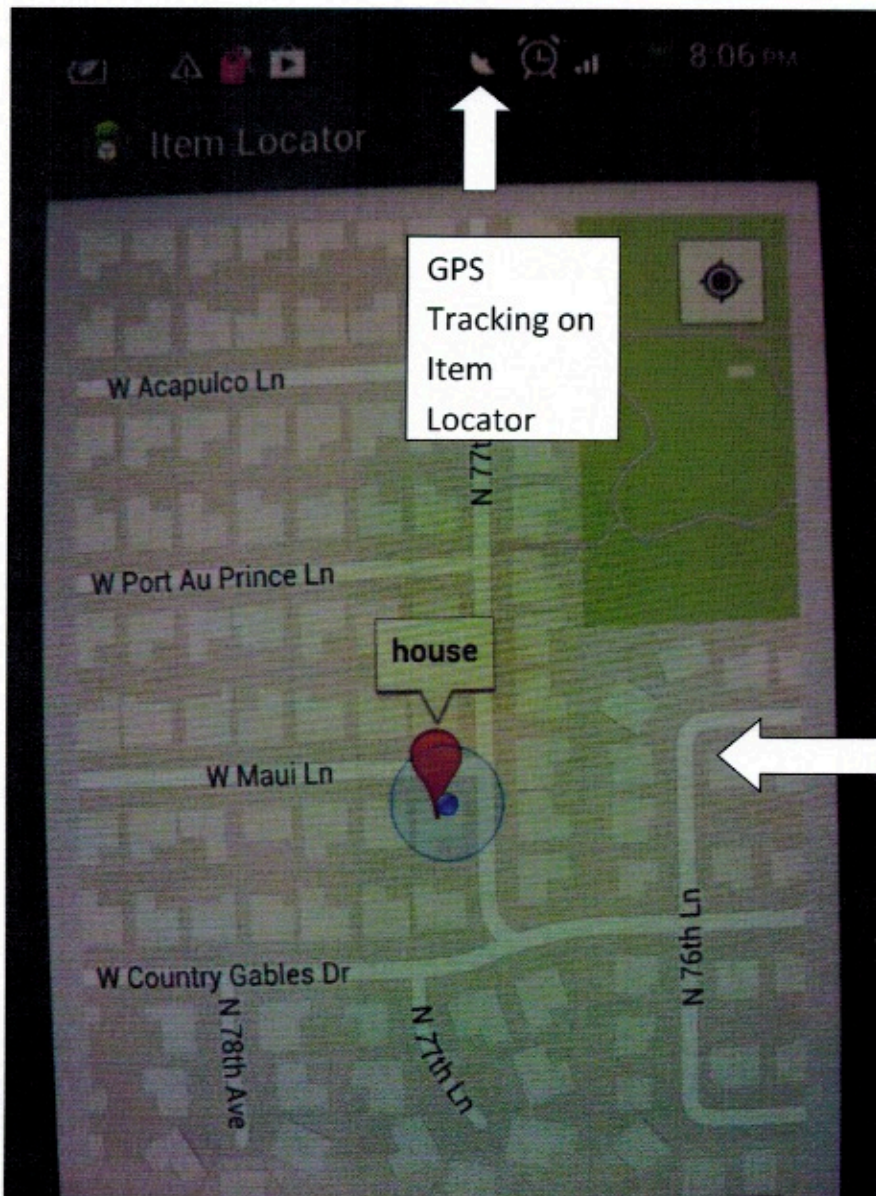

Working on adding user interface to item locator

Creating my own user icon for Item Locator

User Interface Coding

Finished Item Locator Icon

Putting final touches to Item Locator App

GPS Tracking on Item Locator