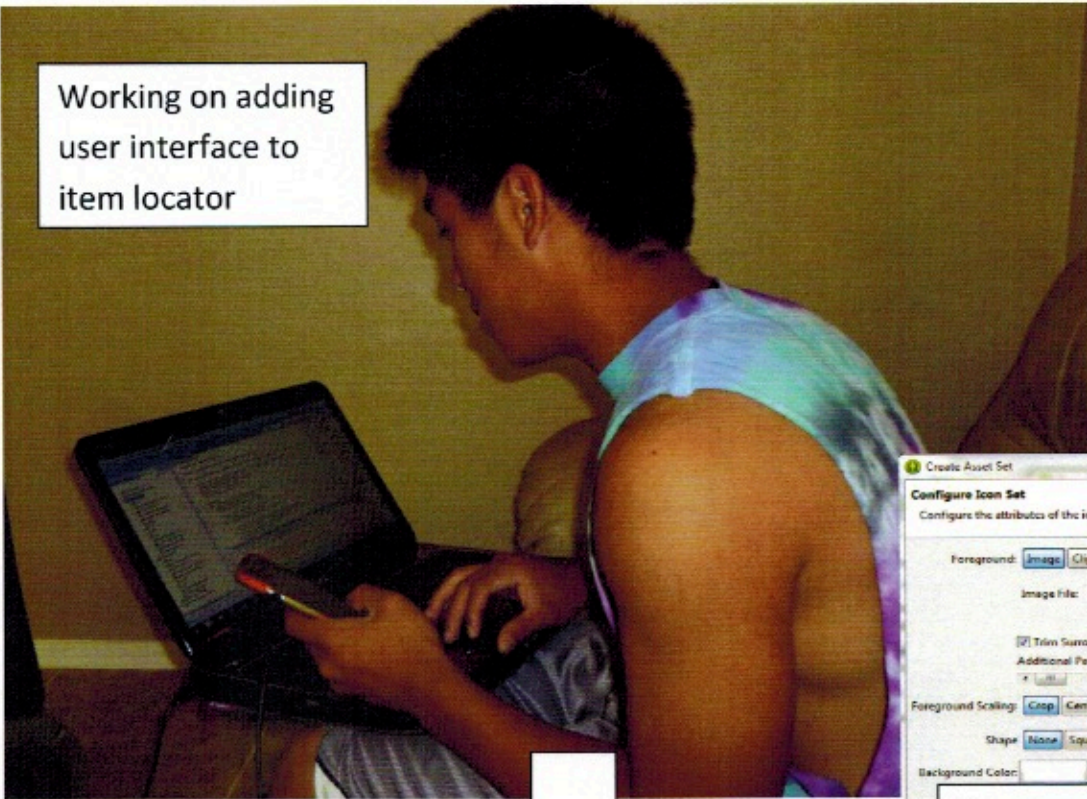

Working on adding user interface to item locator

Creating my own user icon for Item Locator

User Interface Coding

Finished Item Locator Icon

Putting final touches to Item Locator App

GPS Tracking on Item Locator