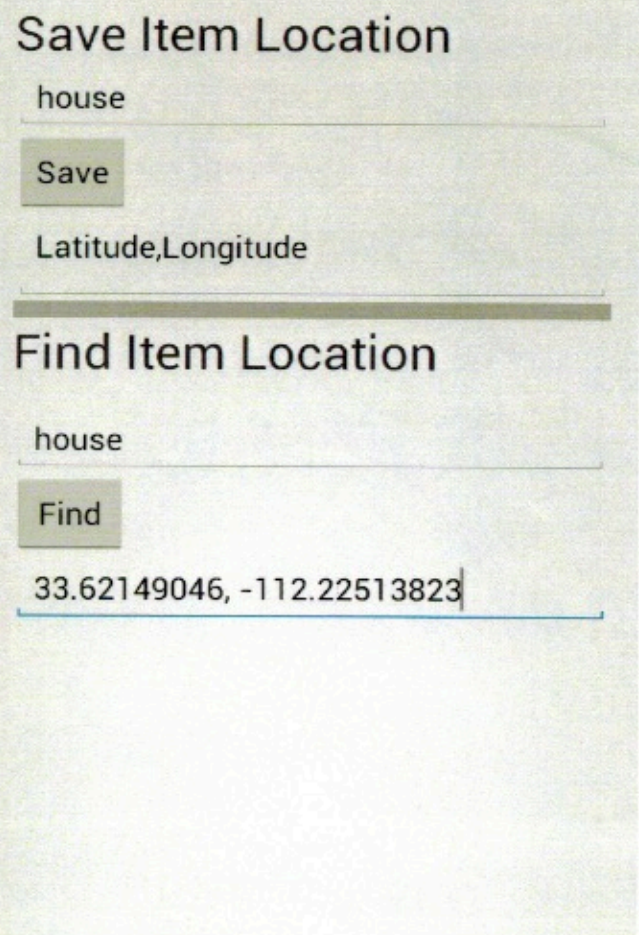

Working on adding user interface to item locator

Creating my own user icon for Item Locator

User Interface Coding

Finished Item Locator Icon

Putting final touches to Item Locator App

GPS Tracking on Item Locator