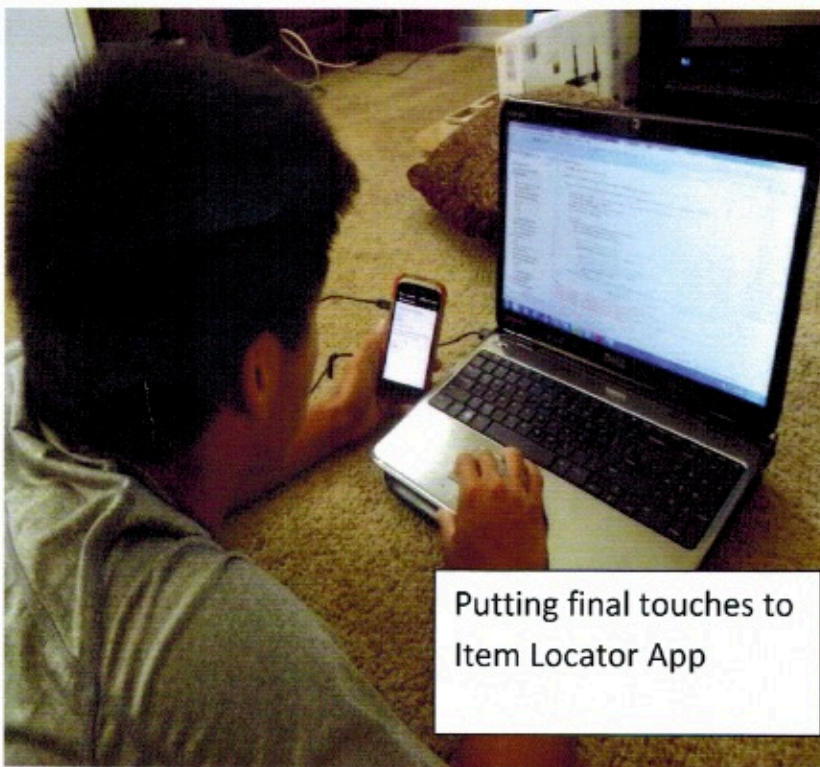

Working on adding user interface to item locator

Creating my own user icon for Item Locator

User Interface Coding

Finished Item Locator Icon

Putting final touches to Item Locator App

GPS Tracking on Item Locator