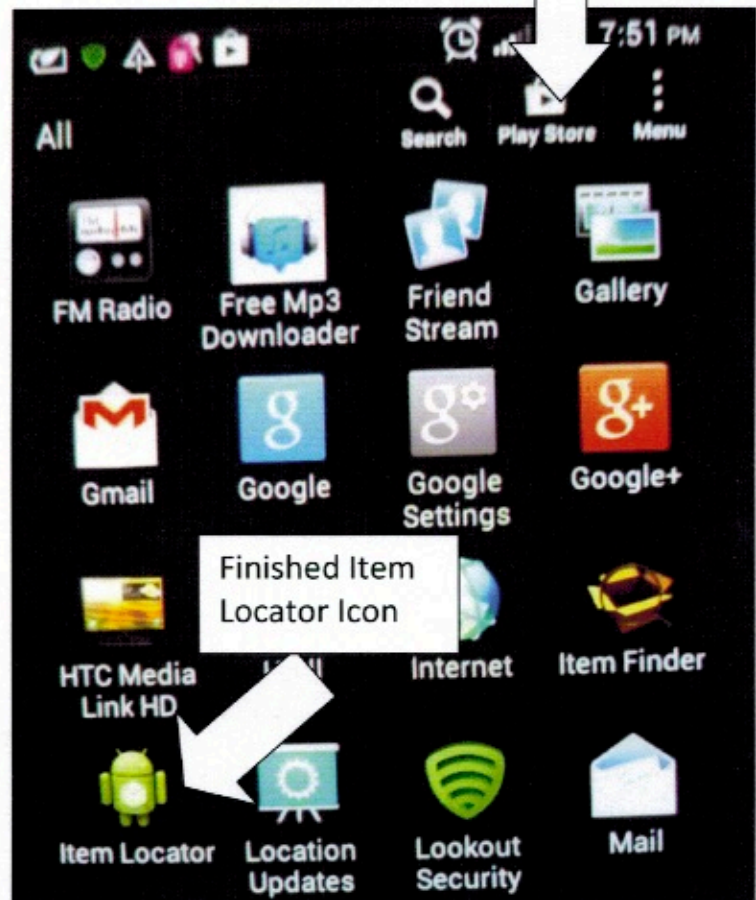

Working on adding user interface to item locator

Creating my own user icon for Item Locator

User Interface Coding

Finished Item Locator Icon

Putting final touches to Item Locator App

GPS Tracking on Item Locator