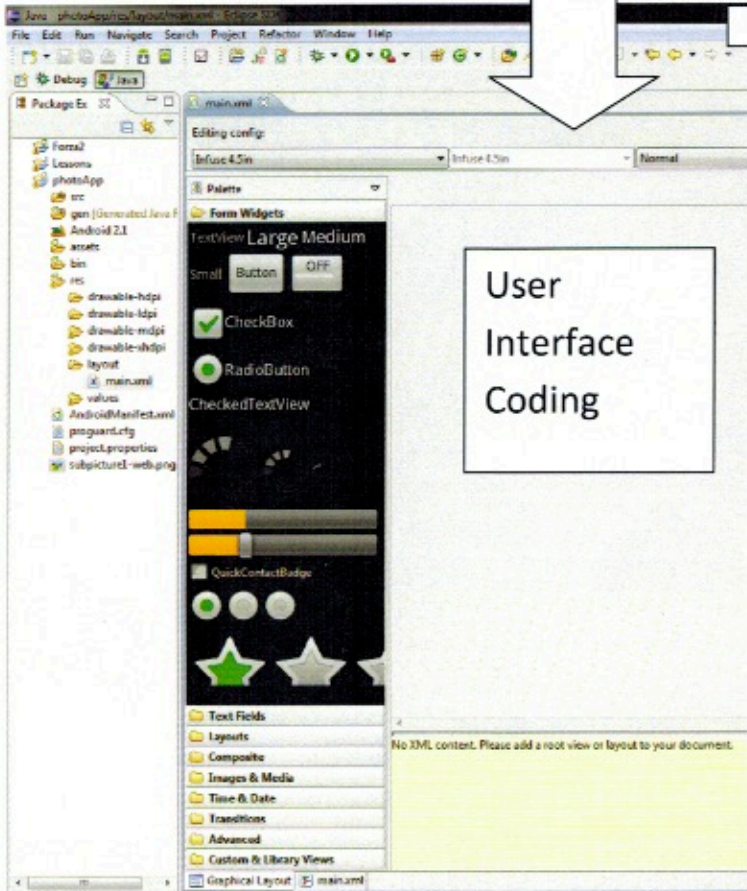

Working on adding user interface to item locator

Creating my own user icon for Item Locator

User Interface Coding

Finished Item Locator Icon

Putting final touches to Item Locator App

GPS Tracking on Item Locator