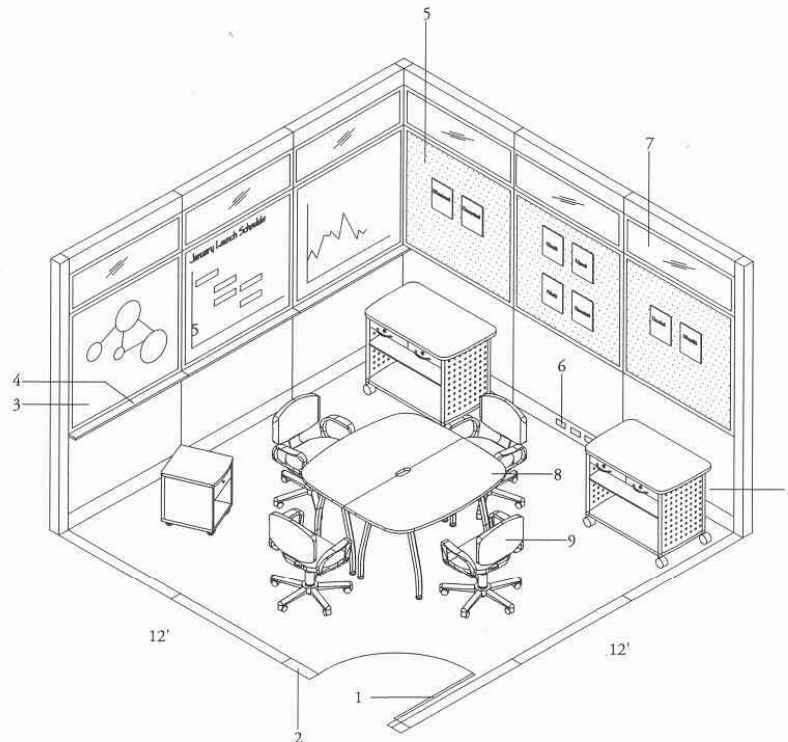

[3] Project Room  
Isometric

1. The pivot door articulates by pivot hardware located at top and bottom of door. Door swing orientation is reversible.
2. Door slivers are a companion to the door packages. In the glazed version, light projects into the space. Solid slivers can house switches, thermostats and/or fire detection devices.
3. The whiteboard smart fascia integrates into working wall elevations. It supplies an erasable surface that is appropriate for demonstrating quick concepts.
4. A 3" Shelf placed beneath the whiteboard smart fascia provides a surface for holding markers and brushes or resting light objects.
5. The tackable smart fascia is a tackable surface that accommodates the visual display of paper-based information. It is available in all Teknion panel fabrics.
6. Altos accommodates face-mounted power and communications access at three levels including base height.
7. Clerestory glazing delivers light into the space while retaining visual and acoustic privacy.
8. Highly adaptable Ability™ mobile tables and storage meet constantly changing needs.
9. Dharma™ is appropriate in multi-functional and contemporary spaces.