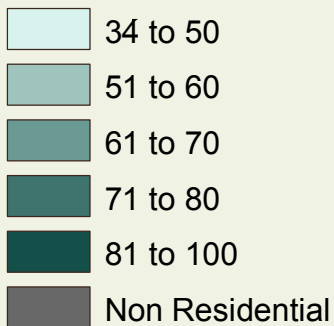

St. Louis Missouri: Walkability and Crime (2010)

Total Number of Reported Crimes

Neighborhood Walk Score

* Index ranges from 0 to 100
a score below 50 is considered Car dependant

★ Gateway Arch

Coordinate System: State Plane Missouri East