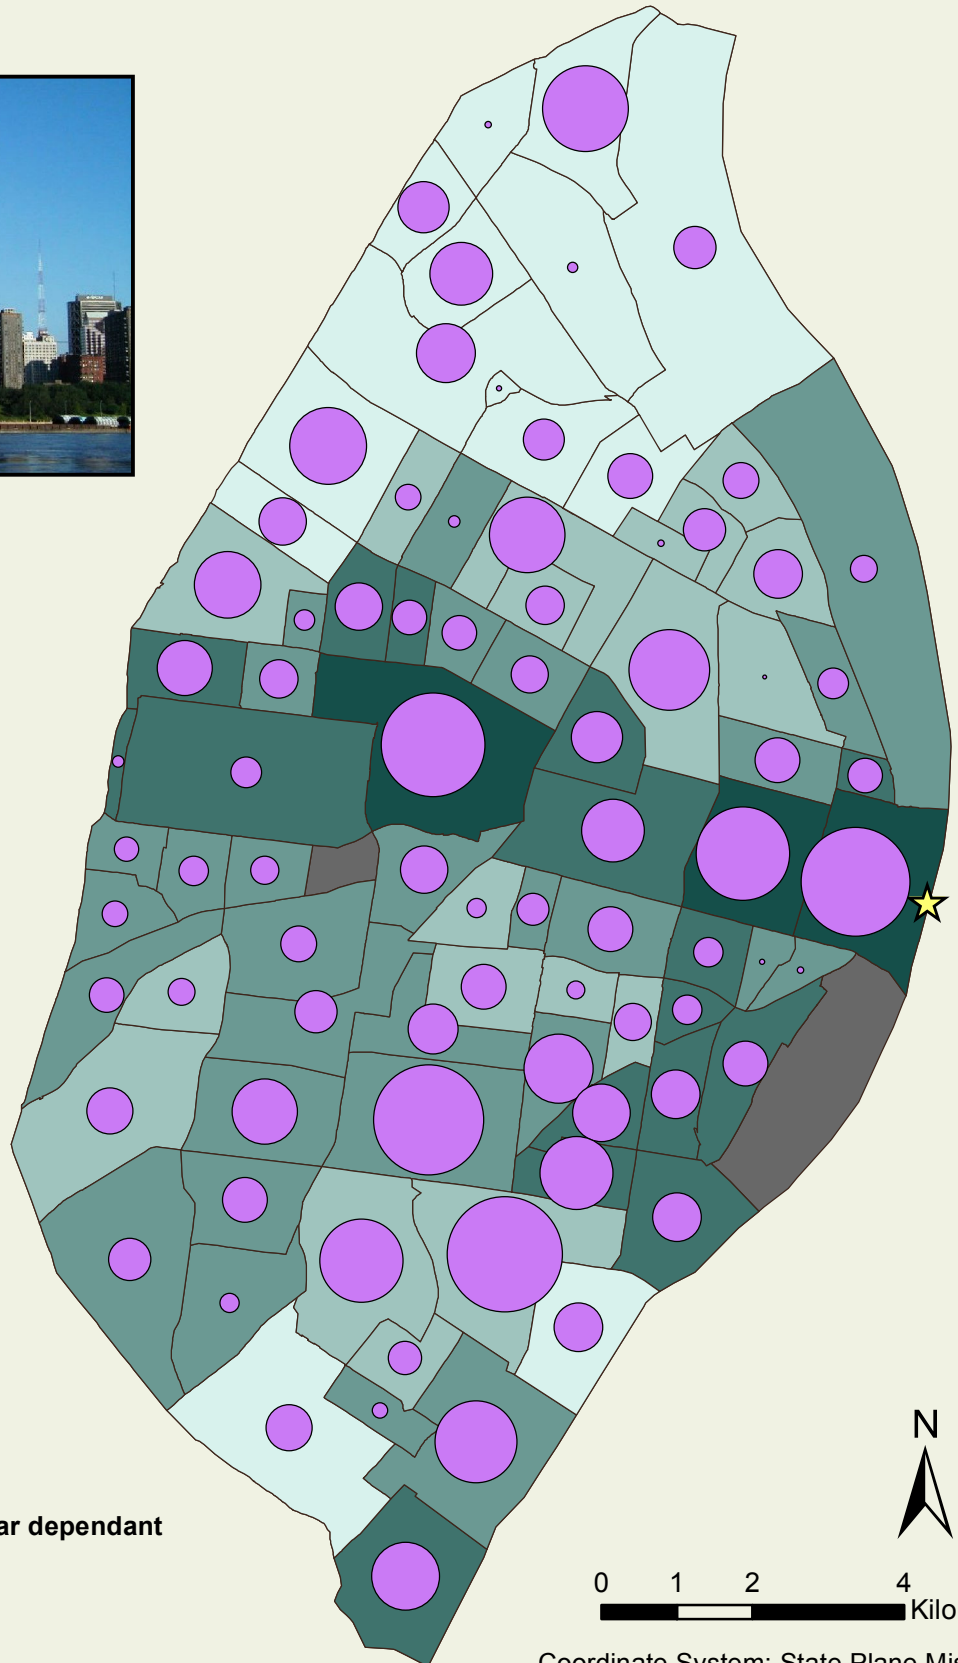

St. Louis Missouri: Walkability and Crime (2010)

Total Number of Reported Crimes

Neighborhood Walk Score

* Index ranges from 0 to 100
a score below 50 is considered Car dependant

★ Gateway Arch

Coordinate System: State Plane Missouri East