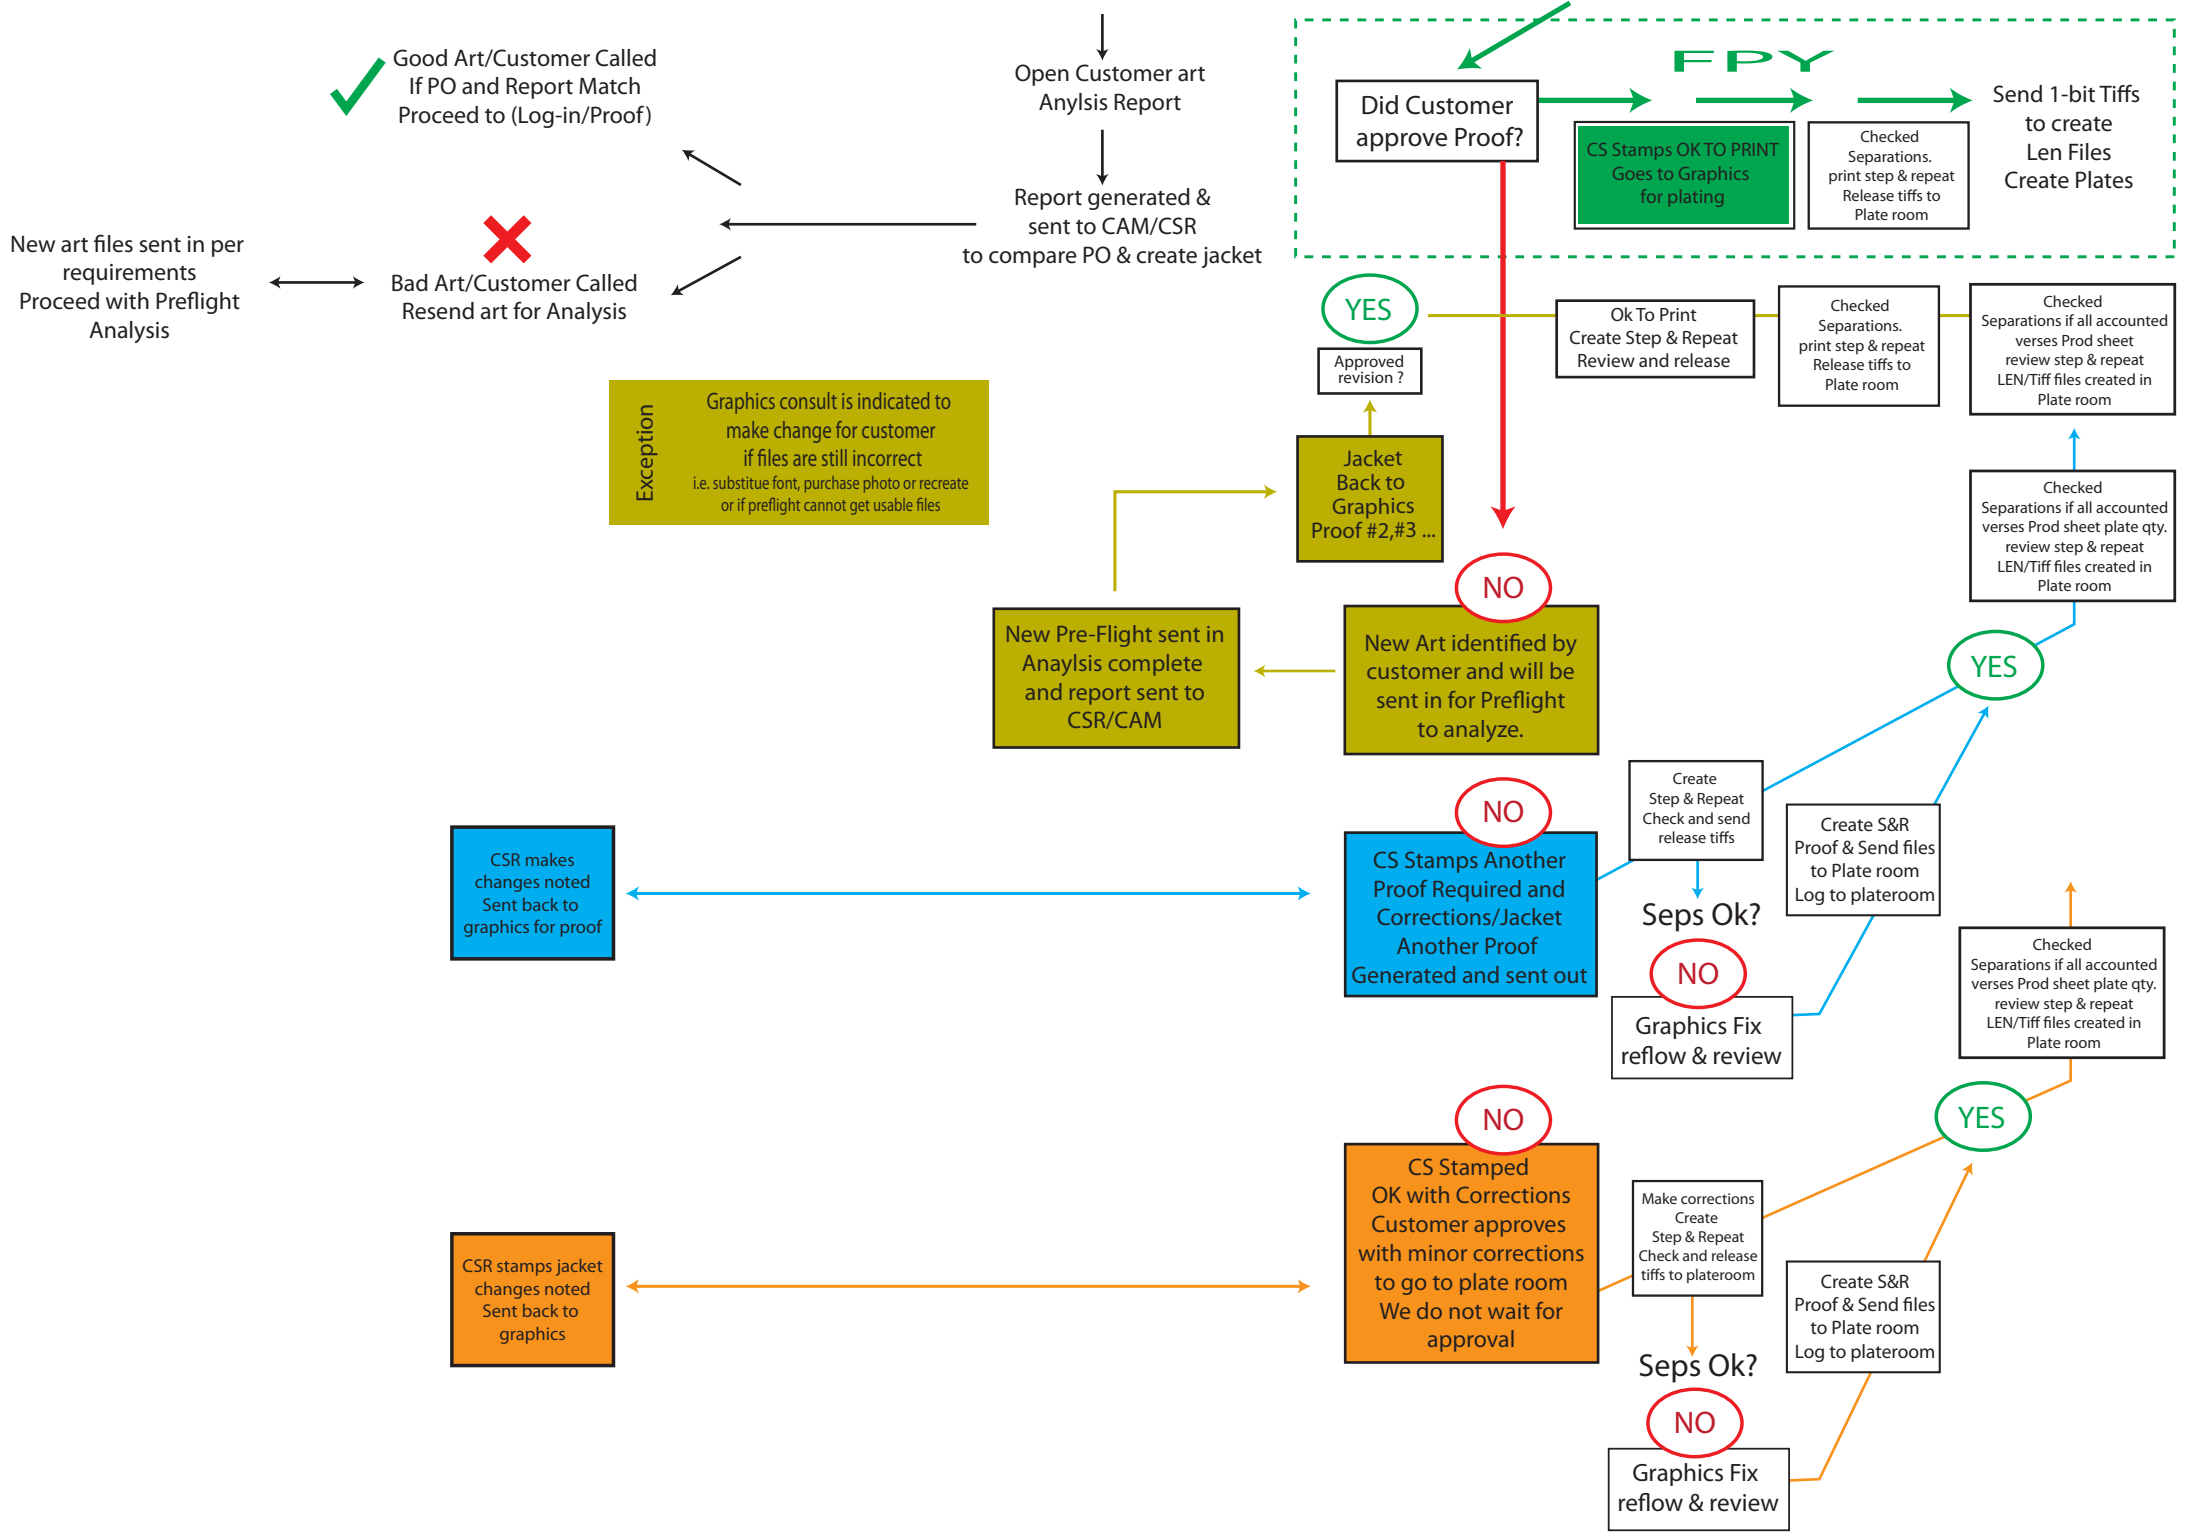

# Value Stream Map - Art Dept Flexo Workflow

**RUN CYREL PLATES**

Plates ready for Scheduler